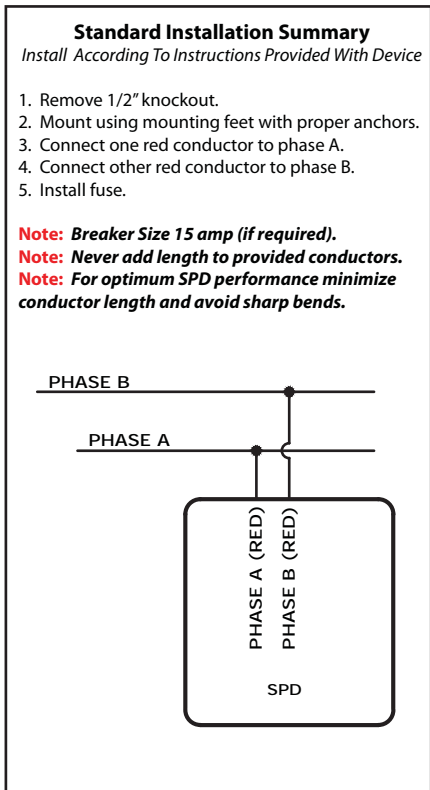

Phone Support
Support Service and Application Specialists are a phone call away.
800.583.4773

Website Support
Find more information about Maxivolt products and services.
www.maxivolt.com

Value-Added Service
Customized Trainings, On-Site Surveys, Support Service, Technical Support, and More.

Think Green
MV-Series and ICP-Series surge protective devices are RoHS compliant.

Safety First
All Maxivolt products are fused and non-ground dependent to minimize safety hazards.

Other Products

- MV-Series (120 VAC - 600 VAC)
- ICP-Series (12 VDC - 120 VAC)
- WS-Series (600 VAC - 5000 VAC)

Elsewhere on the Web
Find and follow Maxivolt on LinkedIn, Twitter, Facebook, and Youtube.