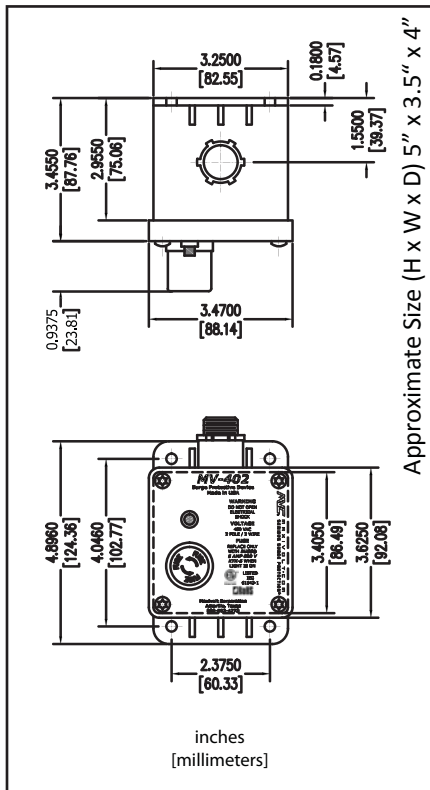

Phone Support
Support Service and Application Specialists are a phone call away.
800.583.4773

Website Support
Find more information about Maxivolt products and services.
www.maxivolt.com

Value-Added Service
Customized Trainings, On-Site Surveys, Support Service, Technical Support, and More.

Think Green
MV-Series and ICP-Series surge protective devices are RoHS compliant.

Safety First
All Maxivolt products are fused and non-ground dependent to minimize safety hazards.

Other Products

- MV-Series (120 VAC - 600 VAC)
- ICP-Series (12 VDC - 120 VAC)
- WS-Series (600 VAC - 5000 VAC)

Elsewhere on the Web
Find and follow Maxivolt on LinkedIn, Twitter, Facebook, and Youtube.